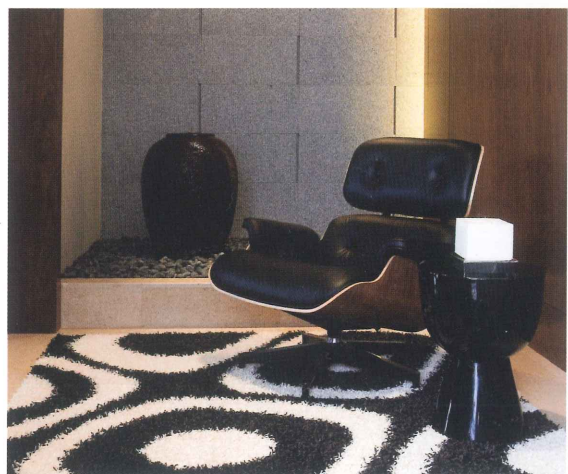

TDC Associates

Hilltop Haven

Set atop a hill amidst lush greenery and expansive views, this classic home is all serenity, calm and beauty. A palette of sand and shades of earthy browns were selected to complement the natural beauty of its exterior surroundings and bring a sense of warmth and comfort into the home. Being avid travellers, these colours provide a neutral backdrop for the homeowners to display their ever-changing collection of art pieces and collectibles.

Natural light streaming in through large windows in the living room give a burst of fresh energy and throws light on a pair of statuesque figures that draw your focal attention to their timeless beauty and artistry. Your eyes pleased, your mood lifted, you shift your focus to a lovely Baby Grand piano demanding to be played on the other side of the room.

Separating the living and the dining is a darkwood partition that graces the room with its bold aesthetic, yet multi-task as an anchor for the television. Large, leafy plants and gentle water fountains strategically placed around the home recall nature's simple beauty and add visual softness to contrast the clean lines and strong colours used throughout the home.