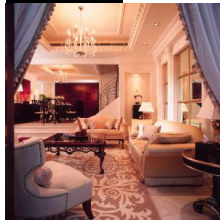

TDC & Associates start each project by finding what makes their clients react, and then translate the elements into a living space. One of the places that's most visible is in their marquee fusion designs. Approaching fusion is like stepping into a strange country, where in a single instant – the smells, sights and sounds seem so foreign to you, but at the same time, have a pattern all their own, into which they each have a place and a perfect fit. There's an intrinsic beauty, even in what might at first seem chaotic. From that perspective, a good interior consultant would approach the design of a fusion space with an intimate understanding of the inhabitants.

CLASSIC

When it comes to classical interiors, it's all about the balance of fantasy and power, both masculine and feminine at the same time. There, spaces are defined with strong lines, vivacious curves and gilded ornaments and a dash of history. Those with classical homes ooze confidence, as it reiterates someone's high status in life. Like the delicate Florentine cornices or the bold Chippendale ottoman, it's the little details that make the classical style every bit reflective of its owner.