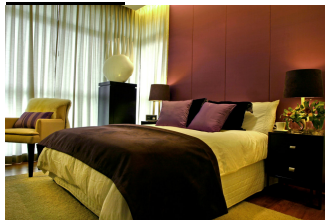

MODERN

Above all, the modern interior is about function over form. Multi-functioning walls and discreet cupboards all hide the practicalities of life; one moment an empty space, and in the next, a working room. The modern interior reflects today's modern society; where beneath a simple exterior lies a more complex character.

Whether it's a taste for classical, fusion or modern, the one thing that unites all discerning home owners is a desire for quality and style. While the basis function of a house is shelter, there is an art to transforming a collection of ideas into a home. From the beginning of the design process to the end result, TDC has worked side by side with their clients for the past years, taking their ideas from the drawing board and making them a reality.