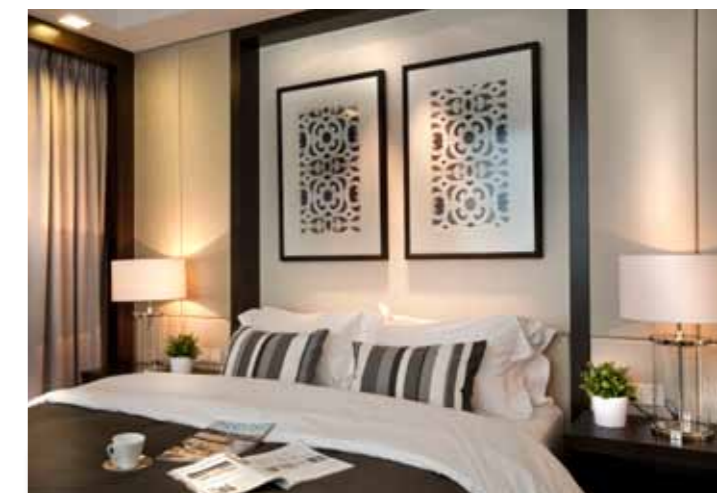

panelling painted in a customised soft greyish-green hue.

While several pieces of the owner's furniture were retained, the team also sourced for new furnishings which would transform the home while giving the homeowners more storage space. In the dining area, a low console increases the amount of storage space while framing the living area. Similarly, large custom-made carpets in warm beige "help to define the areas and to create a softer and warmer ambience," says Chan.

Detailed Focus

The dining area was also given a character of its own. An oversized pendant lamp creates a statement while allowing Chan and his team to make do with having just one main overhanging light source. Here, a fabric-covered wall panel was built, creating a striking backdrop for the dining area as well as specially sourced artworks.

Walls also play a central role in the reworking of the master bedroom: Chan and his team reworked the entire wall behind the bed, creating hidden storage spaces as well as a recessed space clad with a wooden frame.

With its unrelenting attention to the finest details, and the ability to create or source customised furnishings, TDC & Associates ably demonstrates how the starkest living space can be transformed into one which is chic and comfy in equal measure.