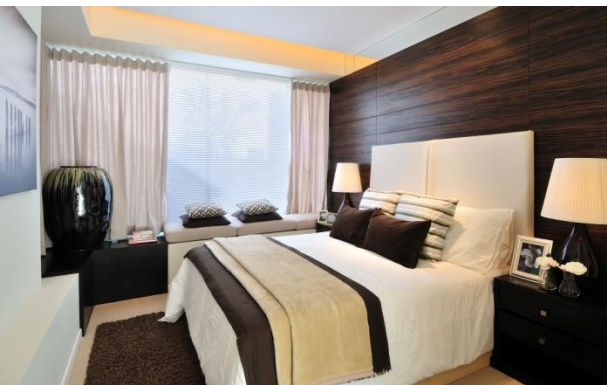

Modern Oasis

This apartment is designed for families with young children in mind- takes city living to new levels by giving its owners an opportunity to embrace a tropical lifestyle, right in the comfort of their home.

The furniture used in the home is kept elegantly simple, while the consistent application of wood veneer in the living room and master bedroom ensure that a strong yet calming atmosphere prevailed.

One particularly interesting aspect of the apartment lies in the way in which the furniture and decorations complement each other effortlessly, thanks to the design team attention to detail in picking out the right pieces for the apartment.