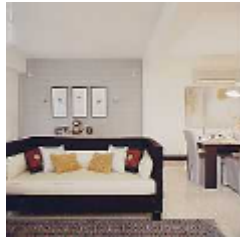

### **A BREATH OF CONTEMPORARY AIR**

*The proud owners of this apartment at Upper East Coast Road had a very clear idea about the concept they wanted for their home and whom they wanted to implement it. Their previous residence had been designed by TDC & they had been exceedingly pleased with the result. So much so, in fact, that they unhesitatingly chose the company once more for the task of manifesting their dream home into reality.*

*Ceiling beams in the living room jutting out at awkward cornices played a determining factor in the allocation of space. Hence, the seating area in tandem with the locations the beams, the result being an “island unit” arrangement was created. The wall backing in the living room was created into a feature panel by means of silver leaf wallpaper patterned with grid lines to create a “clean cut” industrial look consistent with contemporary design. Accent colors and accessories create compelling visual contrast in the interior.*

*While the dominant color scheme is clearly white, deep browns and blacks dramatically ground the area. Wenge hues evoking the dark exotism of tropical woods are evident on the velvety sofa, cushion, and dining table, while dark sultry ebony line the top of the television console.*